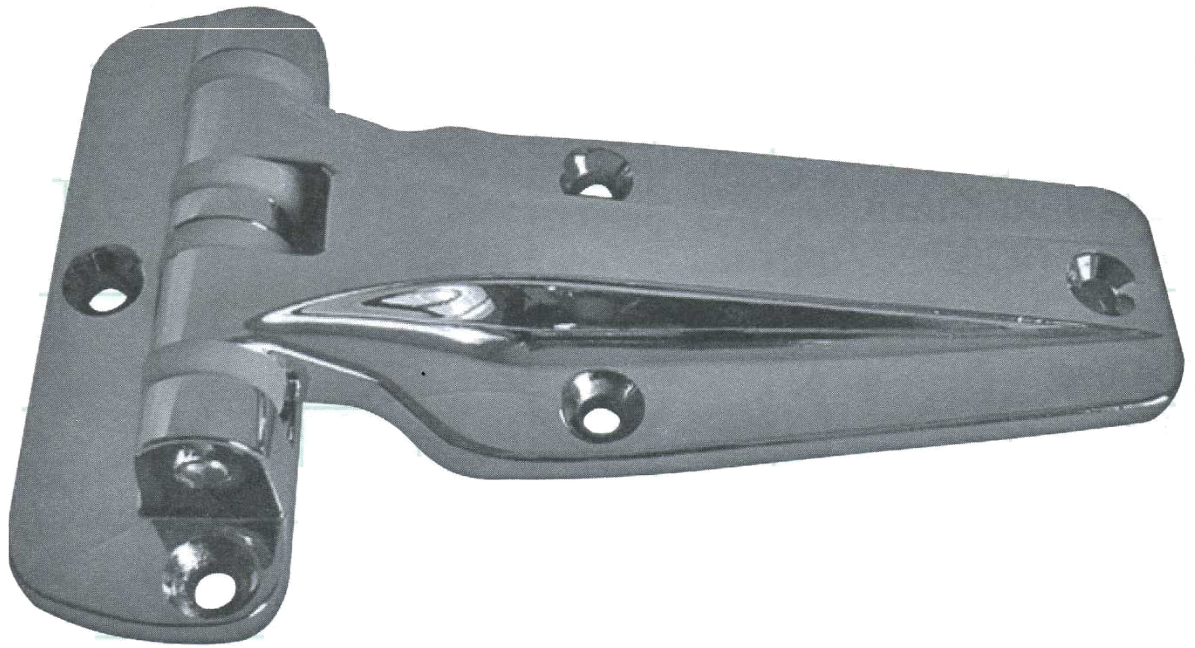

## CERNIERA

cod. 4282

## PER PORTE E SPORTELLI FOR DOORS AND COUNTERS

**COD. 4282 C**

**CERNIERA CROMATA**

*CHROMED HINGE*

**COD. 4282 V**

**CERNIERA VERNICIATA**

*LACQUERED HINGE*

**Sporgenza :** mm. 0  
*Offset :* mm.0 on level

**Dimensioni :** a disegno  
*Dimensions :* as drawing

**Materiale :** fusione in zama  
**Rondelle in nylon**

*Material :* zamak fusion  
nylon washers

**Finitura :** cromata e verniciata  
*Finishing :* chromed and lacquered